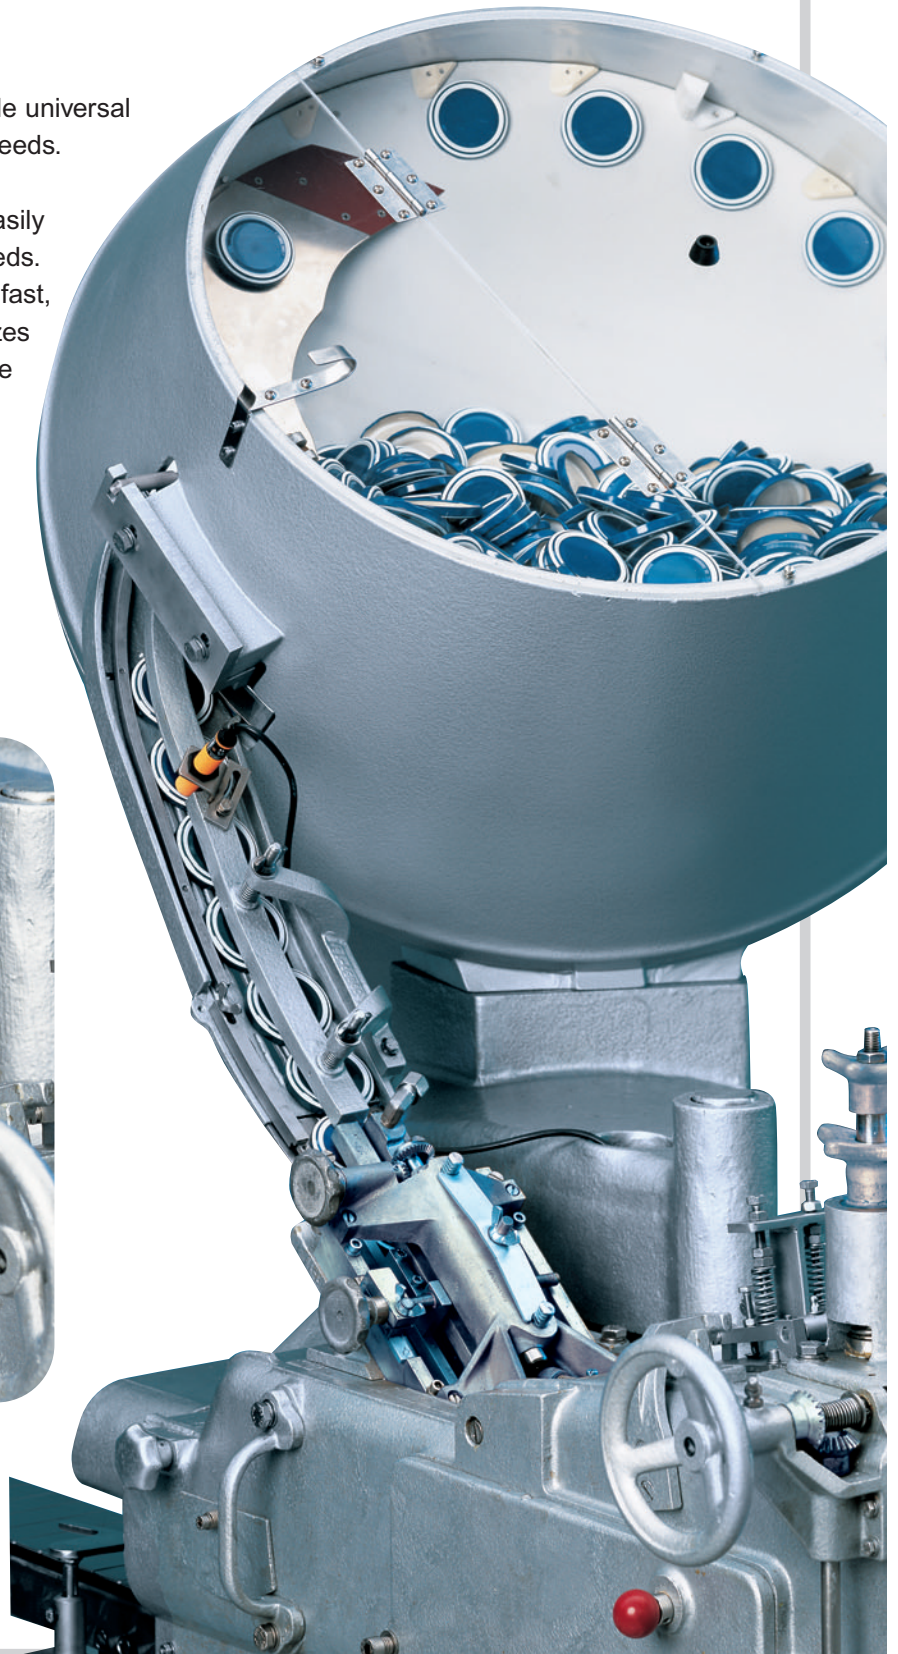

## Equipment & Service: Cap Feeder

### Silgan White Cap 6 R 17

Silgan White Cap 6 R 17 is a simple universal hopper for small to medium line speeds.

The manually adjustable drive is easily adjusted to the respective line speeds. The hopper is particularly ideal for fast, easy change-over. Different cap sizes can be processed in next-to-no time by simply changing the inserts.

### Cap Feeder Silgan White Cap 6 R 17

- **Electrical requirements**
  - Drive motor
  - 0.25 kW
  - 230 / 400 V
  - 50 Hz
- **Weight**
  - 136 kg