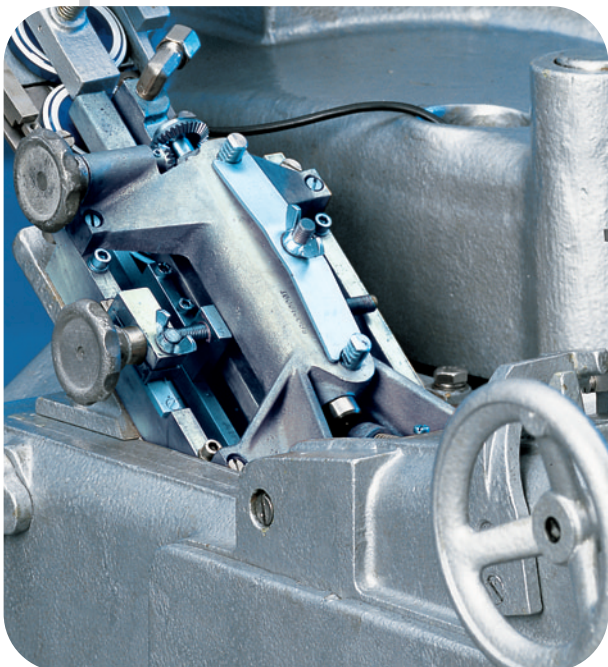

## Equipment & Service: Cap Feeder

### Silgan White Cap 6 R 17

Silgan White Cap 6 R 17 is a simple universal hopper for small to medium line speeds.

The manually adjustable drive is easily adjusted to the respective line speeds. The hopper is particularly ideal for fast, easy change-over. Different cap sizes can be processed in next-to-no time by simply changing the inserts.

### Cap Feeder Silgan White Cap 6 R 17

- **Electrical requirements**
  - Drive motor
  - 0.25 kW
  - 230 / 400 V
  - 50 Hz
- **Weight**
  - 136 kg